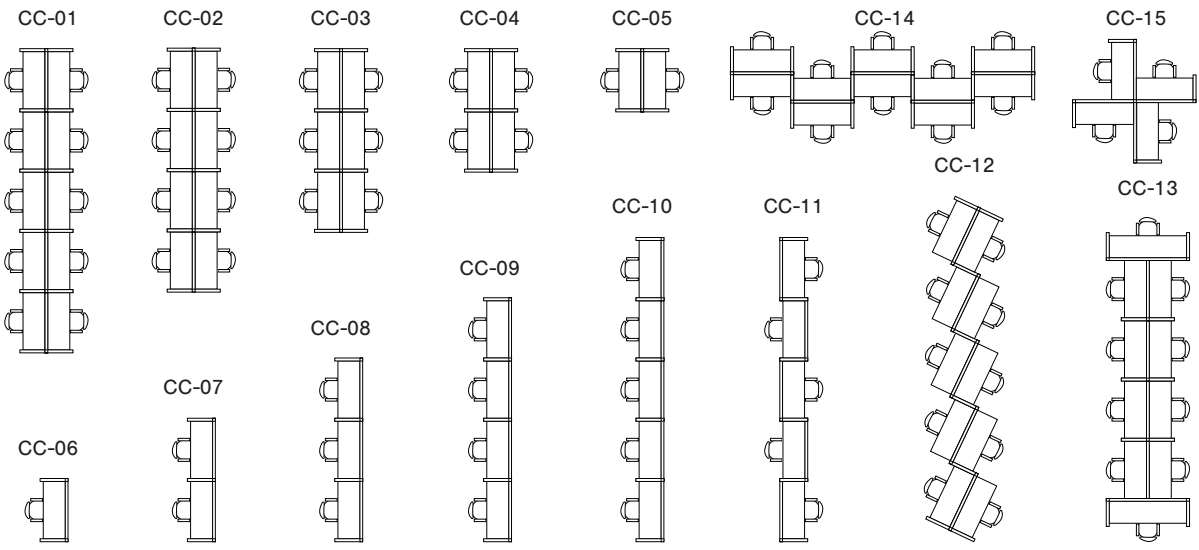

SAPPHIRE CUBICLE SYSTEM

Quicklook Guide

888-993-3757

LC

120

Customer Service

Executive

Call Center

120° Cubicles