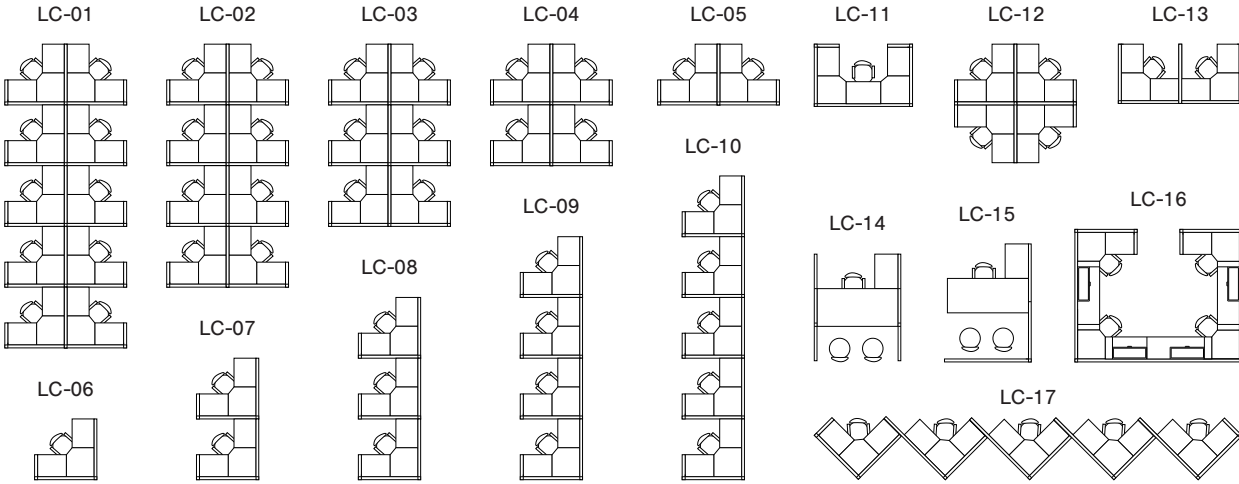

SAPPHIRE CUBICLE SYSTEM

Quicklook Guide

888-993-3757

LC

120

Customer Service

Executive

Call Center

120° Cubicles