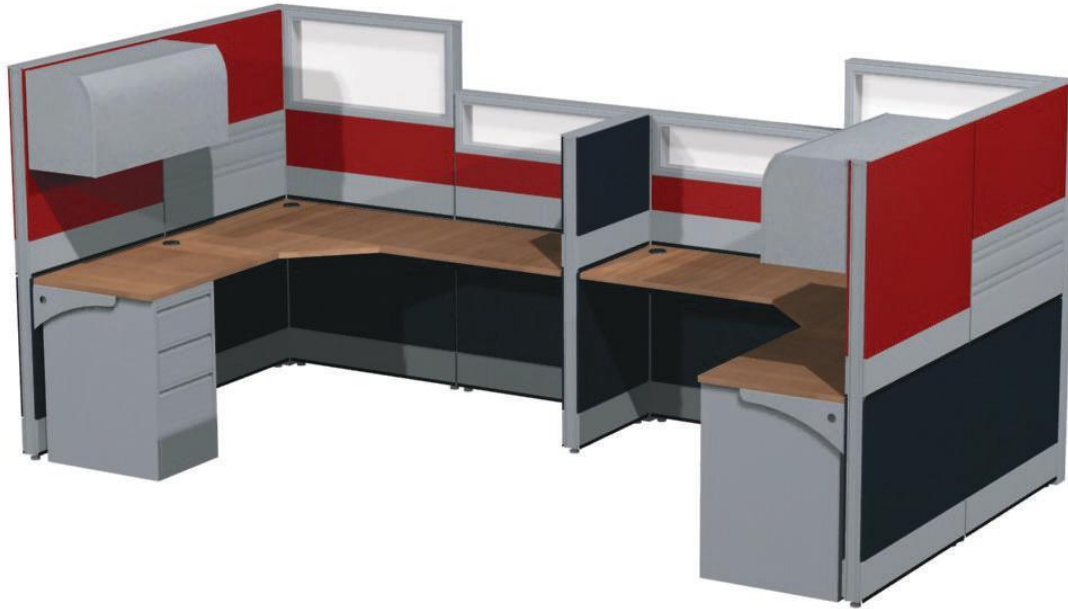

SAPPHIRE CUBICLE by Cubicle Landscapes

Shown: 6'W x 12'D x 65"/52"H Step-Down Teaming Cubicle

Trim: Silver

Fabric 1: Scarlet (15-164)

Fabric 2: Navy (15-173)

Laminate: Driftwood (XD-21)