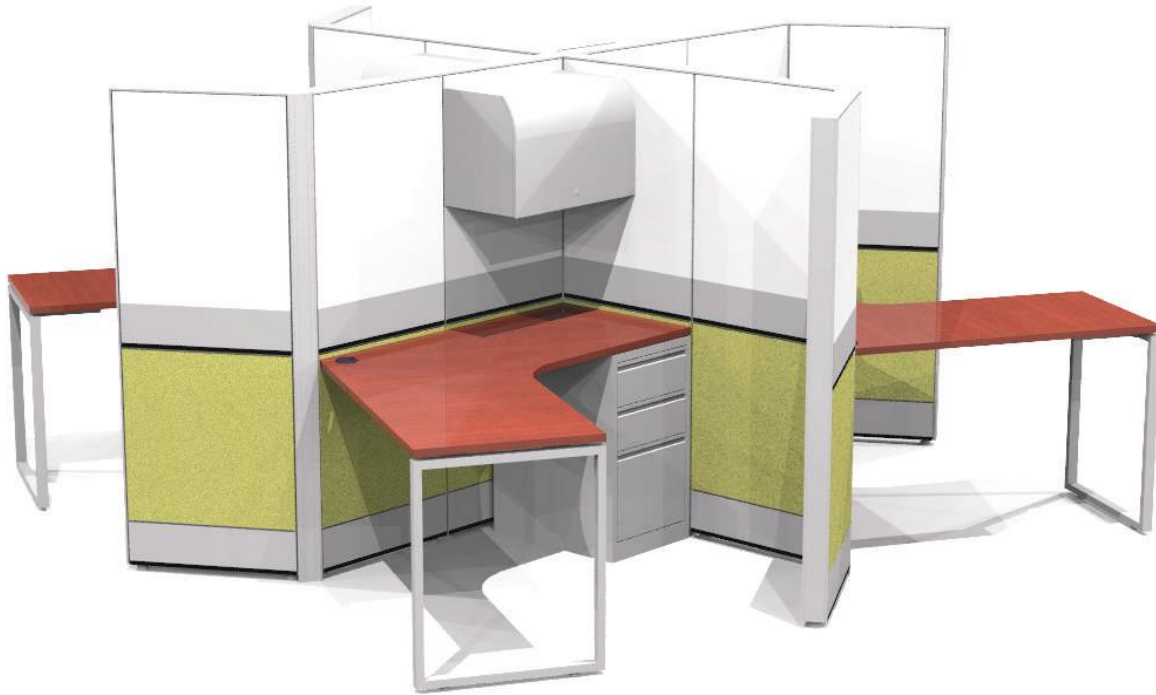

SAPPHIRE CUBICLE by Cubicle Landscapes

Shown: 12'W x 12'D x 65"H Teaming Cubicle

Trim: Silver

Fabric 1: White Laminate (XD-09)

Fabric 2: Lime-Green (15-118)

Laminate: Applewood (XD-07)