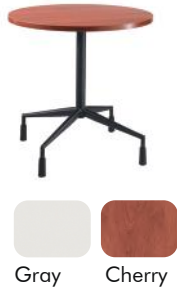

- Sitting height available in 30", 36", and 42" tops
- Bistro height available in 30" and 36" tops
- All tops have 1" High Pressure laminate with 3mm vinyl t-molded edging
- Includes leg levelers for uneven surfaces

Trumpet Base

Top Finishes:

Base Finishes:

Metallic Grey Black Grey

Model: 2BR

Dimensions

- A 30" Round Top x 29"H
- B 30" Square Top x 29"H
- C 36" Round Top x 29"H
- D 36" Square Top x 29"H
- E 42" Round Top x 29"H
- F 30" Round Top x 42"H
- G 30" Square Top x 42"H
- H 36" Round Top x 42"H
- I 36" Square Top x 42"H

Table Tops

Model: 3BR

Dimensions

- A 30" Round
- B 36" Round
- C 42" Round

- Standard or pneumatic base with glides
- Pneumatic base table adjusts in height from 27 3/4" to 36 3/4"
- Standard fixed table's height is 29" overall
- Four glides on each base
- 1" thick round high-pressure laminate tops in three sizes and two finishes