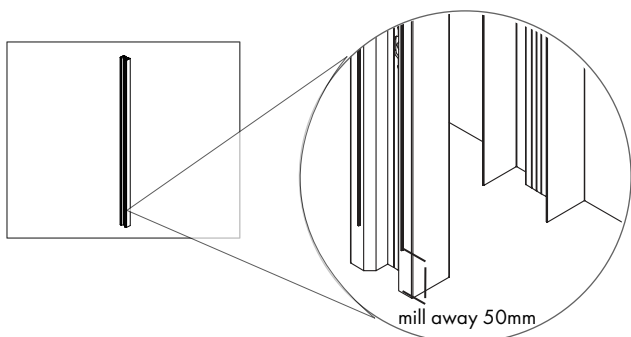

2-way Connectors

SKU	Dimensions	Price
SAP-52-2WAY	52" 2-Way Connector	$240.59
SAP-65-2WAY	65" 2-Way Connector	$271.84
SAP-84-2WAY	84" 2-Way Connector	$441.84
SAP-95-2WAY	95" 2-Way Connector	$441.84
SAP-108-2WAY	108" 2-Way Connector	$441.84

3-way Connectors

SKU	Dimensions	Price
SAP-52-3WAY	52" 3-Way Connector	$240.59
SAP-65-3WAY	65" 3-Way Connector	$271.84
SAP-84-3WAY	84" 3-Way Connector	$441.84
SAP-95-3WAY	95" 3-Way Connector	$441.84
SAP-108-3WAY	108" 3-Way Connector	$441.84

4-way Connectors

SKU	Dimensions	Price
SAP-52-4WAY	52" 4-Way Connector	$240.59
SAP-65-4WAY	65" 4-Way Connector	$271.84
SAP-84-4WAY	84" 4-Way Connector	$441.84
SAP-95-4WAY	95" 4-Way Connector	$441.84
SAP-108-4WAY	108" 4-Way Connector	$441.84

Panel To Panel Connector

SKU	Dimensions	Price
SAP-84-PP	84" Panel to Panel Connector	$441.84
SAP-95-PP	95" Panel to Panel Connector	$441.84
SAP-108-PP	108" Panel to Panel Connector	$441.84

End Trim

SKU	Dimensions	Price
SAP-52-ET	52" End Trim	$ 93.72
SAP-65-ET	65" End Trim	$124.97
SAP-84-ET	84" End Trim	$442.47
SAP-95-ET	95" End Trim	$442.47
SAP-108-ET	108" End Trim	$442.47

120 Connectors

SKU	Dimensions	Price
SAP-52-120-3WAY	52" 120° Connector	$240.59
SAP-65-120-3WAY	65" 120° Connector	$271.84
SAP-84-120-3WAY	84" 120° Connector	$442.47
SAP-95-120-3WAY	95" 120° Connector	$442.47
SAP-108-120-3WAY	108" 120° Connector	$442.47

Wall Starter

SKU	Dimensions	Price
SAP-WS	84" Wall Starter	$494.19
SAP-WS	96" Wall Starter	$494.19
SAP-WS	108" Wall Starter	$494.19