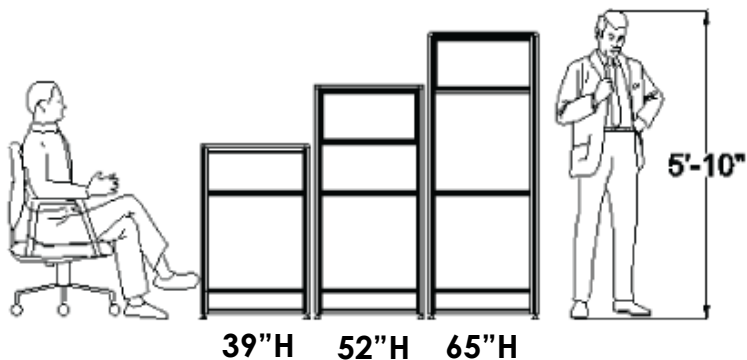

SKU	Dimensions	Price
SAP-RT	2" W x 18" D x 8" H	\$80.25

Double Cantilever

SKU	Dimensions	Price
SAP-DC	3 1/4" W x 18" D x 8" H	\$92.25

Corner Worksurface Support

SKU	Dimensions	Price
SAP-CC	3 1/4" D x 3" H (toothed side 1" W)	\$34.25

Flat Bracket

SKU	Dimensions	Price
FB	2" W x 6" D	\$6.28

EMERALD CUBICLE SYSTEM

Height/Privacy Options

39" Tall: Collaborate and see into cubicles without any interference. Low noise control.

52" Tall: No visibility with other workers if all the panels are solid. You have the option to have glass top panel, which will allow for visibility. Mid noise control.