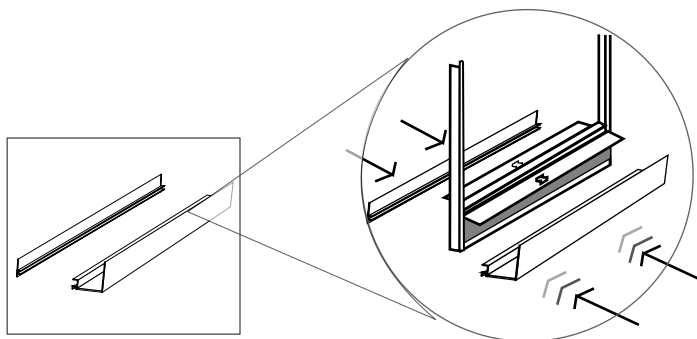

Bottom Track

SKU	Description	Price
SAP-B6	Bottom Track	$465.63