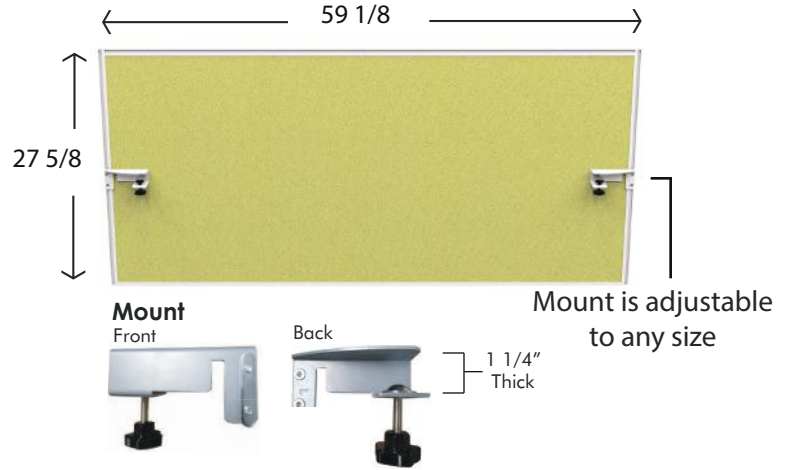

## Height Adjustable

Exterior view

Lime Green

- Frosted tempered glass
- Size: 27 5/8" x 59 1/8"
- Thickness: 1 1/4"
- 9 Fabric options

- Use as a desk divider
- Cost effective solution
- Can be used as a modesty panel and desk divider

## Dimensions

Interior view