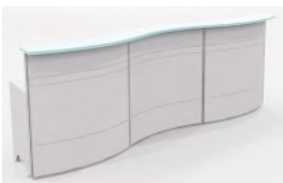

Moon Wave Reception Desk

Model: 16RP

Dimensions

A 142 13/16"W x 39 7/8"D x 43 5/16"H