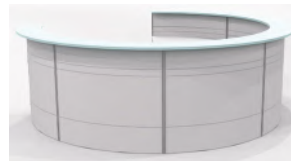

Crescent Moon Reception Desk

Model: 14RP

Dimensions

A 132 5/16"W x 66 1/8"D x 43 5/16"H

Waning Moon Reception Desk

Model: 15RP

Dimensions

A 132 5/16"W x 112 15/16"D x 43 5/16"H