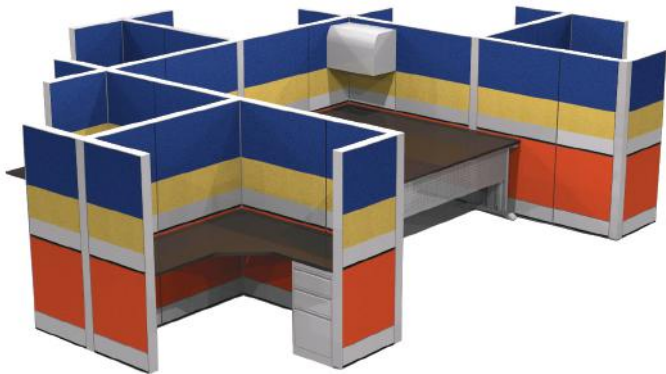

## Fuel Creativity in the Younger Generation

With 11 different fabric options, tempered glass, numerous cubicle layouts, and systems, Skutchi Designs makes it easy to appeal to the younger generation of workers entering the workplace. We make it easy for you to accommodate your new employees. Any of our systems will give your office a young, creative, fresh, clean look that any millennial will be pleased to be a part of.

## Making Collaboration Easy

Skutchi has a variety of teaming style cubicles and desking systems. Our height adjustable desk screens come in any one of our 11 fabric colors or frosted glass. The 120 degree worksurfaces make maneuvering from one desk to another super easy! Turn your office into a collaborative environment with just one phone call or a visit to our website. Collaborative workspaces are in style!