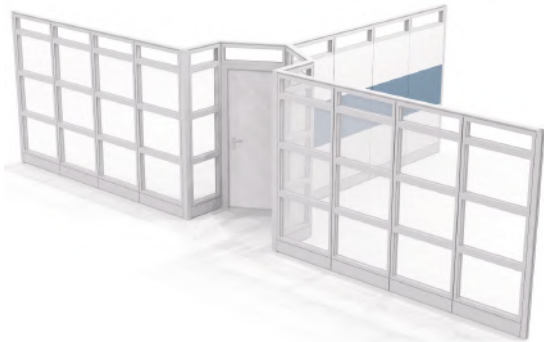

Workplace Evolution

TOP PRODUCTS