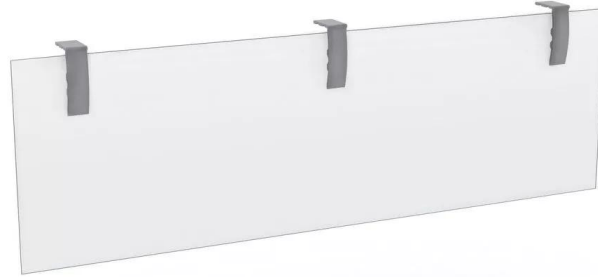

Skutchi Designs, Inc.

(888) 993-3757
sales@skutchi.com

60"W FROSTED ACRYLIC MODESTY PANEL | SKUTCHI DESIGNS

\$385.33

- **Frosted Acrylic Modesty Panel**
- **Dimensions:** 18"H x 60"W
- **Hardware Included (3 Modesty Clamps)**
- **Works with our C Legs, Box Legs, and Worksurfaces**

888-993-3757

PRODUCT DESCRIPTION

Modesty panels are made from non-transparent materials which conceal the lower torso of someone sitting at their desks. Also known as modesty boards, modesty panels are attached to the underside of desks, conference table, drafting tables, etc.

Our acrylic modesty panels are lightweight and easy to install. They have a height of ~18" and you have a choice of the width: 47", 60", or 70".