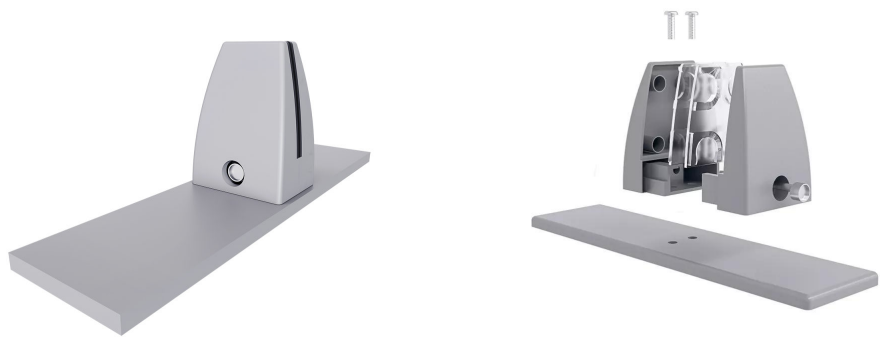

Skutchi Designs, Inc.

(888) 993-3757  
sales@skutchi.com

**ESCAPE ACOUSTIC DESK DIVIDER WITH FREESTANDING MOUNT 12"H | 5 WIDTHS | 15  
COLORS AVAILABLE**

**\$98.73**

- 12"H
- Acoustical value helps to block out distracting office sounds
- Zero emissions
- Made from recycled plastic bottles (PET material)
- Panel thickness: 12mm (~1/2")
- Round edges are standard
- 3 mounts included for sizes 59"W and 71"W
- Custom sizes available. Please contact a sales associate for additional information.
- NOTE: Due to the manufacturing process one side may be rougher than the other

- This is a custom made product and returns are not accepted

**SKU:** DS-DMCPL-PET-12H

## PRODUCT DESCRIPTION

Our 12" tall desk screens and privacy dividers are designed to enhance the personal space, safety, and privacy between people & employees. Privacy screens create artificial barriers on desktops, tables, and worksurfaces. Additionally, the material we use (PET) to make these acoustic privacy screens helps reduce the amount of distracting, ambient noise.

PET (Polyethylene Terephthalate) is a lightweight, felt-like material which helps diminish noise within a work environment. It's made from 100% recycled plastics such as soda bottles and food packaging. Also, because the PET material is soft and dense, it reduces high-frequency noises which frequently distract people while at work.