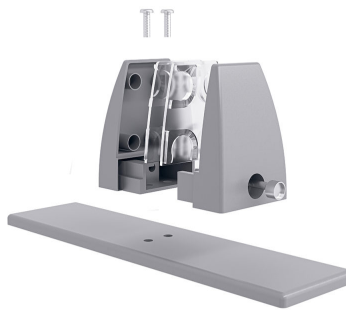

**ESCAPE ACOUSTIC DESK DIVIDER WITH FREESTANDING MOUNT 24"H | 5 WIDTHS | 15  
COLORS AVAILABLE**

**\$109.77**

- 24"H
- Acoustical value helps to block out distracting office sounds
- Zero emissions
- Made from recycled plastic bottles (PET material)
- Panel thickness: 12mm (~1/2")
- Round edges are standard
- 3 mounts included for sizes 59"W and 71"W
- Custom sizes available. Please contact a sales associate for additional information.
- NOTE: Due to the manufacturing process one side may be rougher than the other

- This is a custom made product and returns are not accepted

**SKU:** DS-DMCPL-PET-24H

## PRODUCT DESCRIPTION

Our 24" tall desk screens and privacy dividers are designed to enhance the personal space, safety, and privacy between people & employees. Privacy screens create artificial barriers on desktops, tables, and worksurfaces. Additionally, the material we use (PET) to make these acoustic privacy screens helps reduce the amount of distracting, ambient noise.