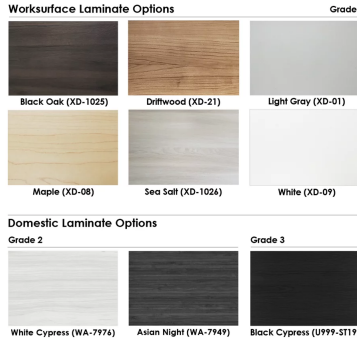

GALLERY IMAGES

PROFESSIONAL OFFICE DESIGN SERVICES

Have questions about this product?

Call SKUTCHI Designs Inc. for a free, no-obligation consultation. We'll be happy to answer your questions

888-993-3757

PRODUCT DESCRIPTION

The **SAPslim Cubicle System** is our newest, entry-level cubicle/divider product line. This versatile cubicle divider panel system was designed with affordability and practicality in mind. Its lightweight and modular construction makes it easy to quickly assemble in any work environment.

Pictured here is a standard configuration of a privacy L-shaped workstation. Panel heights on the **SAPslim Cubicle System** are always 65", but the panels themselves give you the option of colored fabrics, Sea Salt laminate, frosted polycarbonate (pictured) or white markerboards for those who like to write on the walls. Also pictured is an L-shaped worksurface, which gives you plenty of space for all your necessities.

Nearly any part of the configuration you see pictured here can be added to, substituted, or re-imagined. Add storage cabinets, additional workstations, or convert your desk to a sit-to-stand desk. The choices are limitless.

Let *SKUTCHI Designs Inc.* answer any questions you may have or help with your office design needs