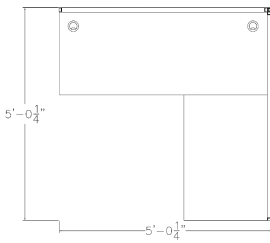

GALLERY IMAGES

PROFESSIONAL OFFICE DESIGN SERVICES

Have questions about this product?

Call SKUTCHI Designs Inc. for a free, no-obligation consultation. We'll be happy to answer your questions

888-993-3757

PRODUCT DESCRIPTION

The **SAPslim Cubicle System** is our newest, entry-level cubicle/divider product line. This versatile cubicle divider panel system was designed with affordability and practicality in mind. Its lightweight and modular construction makes it easy to quickly assemble in any work environment.

Pictured here is a standard configuration of a privacy L-shaped workstation. Panel heights on the **SAPslim Cubicle System** are always 65", but the panels themselves give you the option of colored fabrics, Sea Salt laminate, frosted polycarbonate (pictured) or white markerboards for those who like to write on the walls. Also pictured is an L-shaped worksurface, which gives you plenty of space for all your necessities.

Nearly any part of the configuration you see pictured here can be added to, substituted, or re-imagined. Add storage cabinets, additional workstations, or convert your desk to a sit-to-stand desk. The choices are limitless.

Let *SKUTCHI Designs Inc.* answer any questions you may have or help with your office design needs