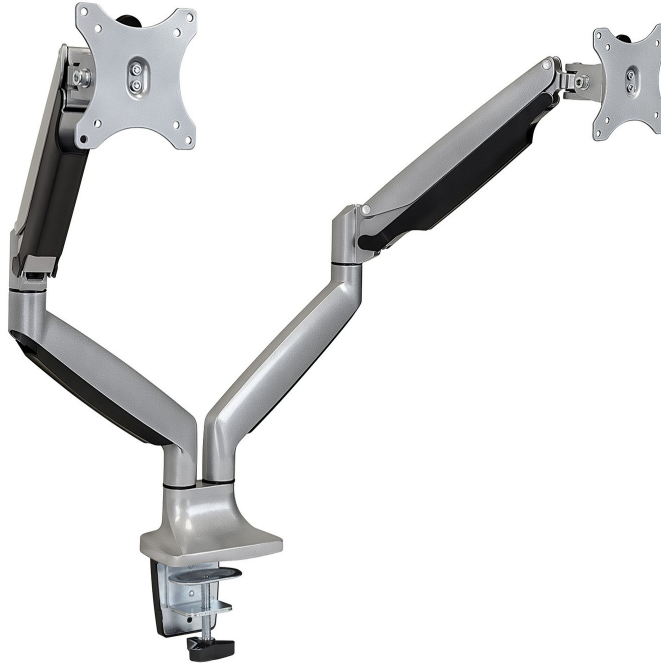

DUAL MONITOR MOUNT WITH ARTICULATING GAS SPRING ARM - SILVER

\$186.67

This dual monitor mount allows you to clear out your desk space, while providing a comfortable and ergonomic monitor height. Gone are the days where you need to struggle with nagging neck and shoulder pain. Once you install this mount, you will notice your comfort and productivity improve. The cable management sleeves offer a clean, clutter-free look so that you can utilize the space on your desk more efficiently. This full motion monitor mount comes with the option of either a clamp or grommet base.

Lead Time: 2 Days

Features

Ergonomic solutions are becoming very popular, and for good reasons. Sitting for extended periods of time can cause you to feel groggy, and you may experience discomfort in your neck from slouching, or eye strain from unwanted glare beaming onto your screens. This dual monitor desk mount will help to alleviate that discomfort, and you will also have the luxury of more desk space for other office essentials. Each arm can support screen sizes up to 32 inches, and can swivel, rotate, tilt, and adjust up or down. This desk mount is extremely easy to install, and comes with all of the instructions and hardware that you need.

SKU: MI-1772

GALLERY IMAGES