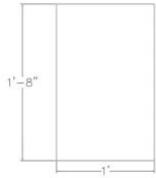

GALLERY IMAGES

PRODUCT DESCRIPTION

Introducing the "Wally" mobile storage pedestal cabinet from **SKUTCHI Designs Inc.** The latest in our [Sapphire Cubicle System](#) product line of storage and locking file cabinet accessories.

This latest cabinet offers a bevy of features. They include its lightweight, yet extremely durable metal construction. Its unique rounded-edge top corners and non-porous metallic surface makes dusting, cleaning, and disinfecting a breeze. The custom key and lock mechanism secures both the top and bottom drawer. Also, mounted to the bottom of this mobile storage pedestal cabinet, are caster wheels which can lock into place to immobilize the unit. The bottom file drawer is capable of both letter and legal size files.

The Wally is available in a motif-neutral light gray color only. Its overall dimensions are just over 20" tall, 19 1/2" deep, and a tad over 1' wide. Above all, this mobile storage pedestal cabinet makes for a sensible and functional addition to any office or workspace. For more information contact our