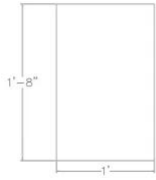

GALLERY IMAGES

PRODUCT DESCRIPTION

Introducing the "Wally" mobile storage pedestal cabinet from **SKUTCHI Designs Inc.** The latest in our [Sapphire Cubicle System](#) product line of storage and locking file cabinet accessories.

This latest cabinet offers a bevy of features. They include its lightweight, yet extremely durable metal construction. Its unique rounded-edge top corners and non-porous metallic surface makes dusting, cleaning, and disinfecting a breeze. The custom key and lock mechanism secures both the top and bottom drawer. Also, mounted to the bottom of this mobile storage pedestal cabinet, are caster wheels which can lock into place to immobilize the unit. The bottom file drawer is capable of both letter and legal size files.

The Wally is available in a motif-neutral light gray color only. Its overall dimensions are just over 20" tall, 19 1/2" deep, and a tad over 1' wide. Above all, this mobile storage pedestal cabinet makes for a sensible and functional addition to any office or workspace. For more information contact our