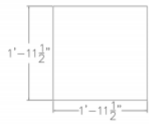

GALLERY IMAGES

PROFESSIONAL OFFICE DESIGN SERVICES

Have questions about this product?

Call SKUTCHI Designs Inc. for a free, no-obligation consultation. We'll be happy to answer your questions

888-993-3757