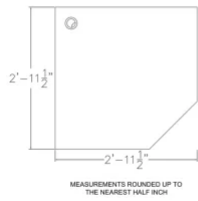

Skutchi Designs, Inc.

(888) 993-3757
sales@skutchi.com

CORNER WORKSURFACE | MULTIPLE LAMINATES AVAILABLE | 24" X 36" X 24"

\$153.58

- **Dimensions:** 23.5" x 35.5" x 23.5"
- **Edge:** 2mm
- **Weight:** 22lbs
- **1 Grommet**
- **Corner Worksurface**
- **Double Sided Work Surfaces**
- **NOTE:** Dimensions are within half inch accuracy

Call toll-free (888) 993-3757 to discuss additional sizes, shapes or laminates available.

Skutchi Designs, Inc.

(888) 993-3757
sales@skutchi.com

SKU: Corner-NWS

GALLERY IMAGES

PROFESSIONAL OFFICE
DESIGN SERVICES