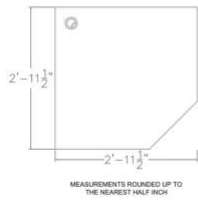

CORNER WORKSURFACE | MULTIPLE LAMINATES AVAILABLE | 24" X 36" X 24"

\$201.58

- **Dimensions:** 23.5" x 35.5" x 23.5"
- **Edge:** 2mm
- **Weight:** 22lbs
- **1 Grommet**
- **Corner Worksurface**
- **Double Sided Work Surfaces**
- **NOTE:** Dimensions are within half inch accuracy

Call toll-free (888) 993-3757 to discuss additional sizes, shapes or laminates available.

Skutchi Designs, Inc.

(888) 993-3757
sales@skutchi.com

SKU: Corner-NWS

GALLERY IMAGES

PROFESSIONAL OFFICE
DESIGN SERVICES