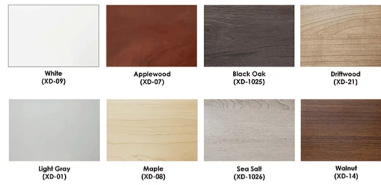

Call toll-free (888) 993-3757 to discuss additional sizes, shapes or laminates available.

Skutchi Designs, Inc.

(888) 993-3757
sales@skutchi.com

SKU: Corner-NWS

GALLERY IMAGES

PROFESSIONAL OFFICE
DESIGN SERVICES