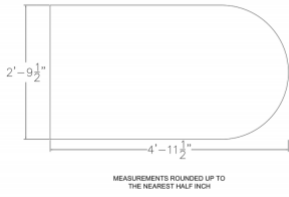

GALLERY IMAGES

PROFESSIONAL OFFICE
DESIGN SERVICES

Have questions about this product?

Call SKUTCHI Designs Inc. for a free,
no-obligation consultation. We'll be
happy to answer your questions

888-993-3757