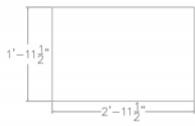

GALLERY IMAGES

PROFESSIONAL OFFICE DESIGN SERVICES

Have questions about this product?

Call SKUTCHI Designs Inc. for a free, no-obligation consultation. We'll be happy to answer your questions

888-993-3757