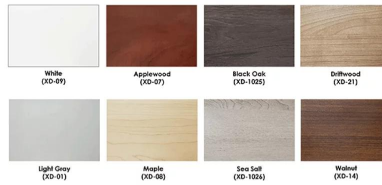

GALLERY IMAGES

PROFESSIONAL OFFICE DESIGN SERVICES

Have questions about this product?

Call SKUTCHI Designs Inc. for a free, no-obligation consultation. We'll be happy to answer your questions

888-993-3757