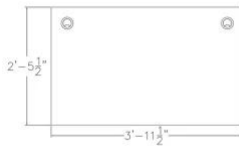

GALLERY IMAGES

PROFESSIONAL OFFICE DESIGN SERVICES

Have questions about this product?

Call SKUTCHI Designs Inc. for a free, no-obligation consultation. We'll be happy to answer your questions

888-993-3757