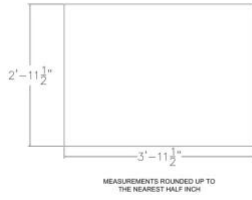

Skutchi Designs, Inc.

(888) 993-3757
sales@skutchi.com

STRAIGHT WORKSURFACE | MULTIPLE LAMINATES AVAILABLE | 48"W X 36"D

\$318.17

- **Dimensions:** 47.5"W x 35.5"D
- **Edge:** 2mm
- **1" Thick Worksurface**
- **Double Sided Straight Worksurface**
- **NOTE:** Dimensions are within half inch accuracy

Call toll-free (888) 993-3757 to discuss additional sizes, shapes or laminates available.

SKU: 3648-NWS

Skutchi Designs, Inc.

(888) 993-3757
sales@skutchi.com

GALLERY IMAGES

PROFESSIONAL OFFICE
DESIGN SERVICES