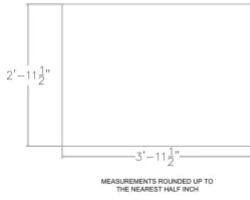

STRAIGHT WORKSURFACE | MULTIPLE LAMINATES AVAILABLE | 48"W X 36"D

\$237.04

- **Dimensions:** 47.5"W x 35.5"D
- **Edge:** 2mm
- **1" Thick Worksurface**
- **Double Sided Straight Worksurface**
- **NOTE:** Dimensions are within half inch accuracy

Call toll-free (888) 993-3757 to discuss additional sizes, shapes or laminates available.

SKU: 3648-NWS

Skutchi Designs, Inc.

(888) 993-3757
sales@skutchi.com

GALLERY IMAGES

PROFESSIONAL OFFICE
DESIGN SERVICES