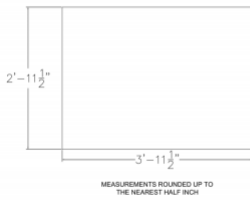

GALLERY IMAGES

PROFESSIONAL OFFICE
DESIGN SERVICES

Have questions about this product?

Call SKUTCHI Designs Inc. for a free, no-obligation consultation. We'll be happy to answer your questions

888-993-3757