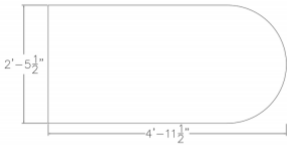

GALLERY IMAGES

PROFESSIONAL OFFICE
DESIGN SERVICES

Have questions about this product?

Call SKUTCHI Designs Inc. for a free, no-obligation consultation. We'll be happy to answer your questions

888-993-3757