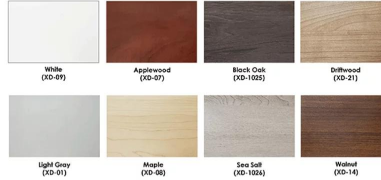

GALLERY IMAGES

PROFESSIONAL OFFICE
DESIGN SERVICES

Have questions about this product?

Call SKUTCHI Designs Inc. for a free, no-obligation consultation. We'll be happy to answer your questions

888-993-3757