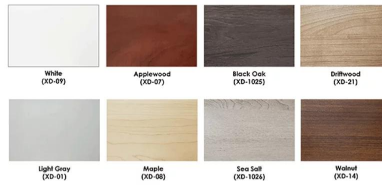

Call toll-free (888) 993-3757 to discuss additional sizes, shapes or laminates available.

Skutchi Designs, Inc.

(888) 993-3757
sales@skutchi.com

SKU: 3660-NWS

GALLERY IMAGES

PROFESSIONAL OFFICE
DESIGN SERVICES