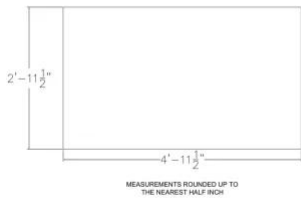

STRAIGHT WORKSURFACE | MULTIPLE LAMINATES AVAILABLE | 60"W X 36"D

\$318.17

- **Dimensions:** 59.5"W x 35.5"D
- **Edge:** 2mm
- **1" Thick Worksurface**
- **Double Sided Straight Worksurface**
- **NOTE: Dimensions are within half inch accuracy**
- Due to screen resolution and lighting variations color may look different in person from what you see in the image.

Call toll-free (888) 993-3757 to discuss additional sizes, shapes or laminates available.

Skutchi Designs, Inc.

(888) 993-3757
sales@skutchi.com

SKU: 3660-NWS

GALLERY IMAGES

PROFESSIONAL OFFICE
DESIGN SERVICES