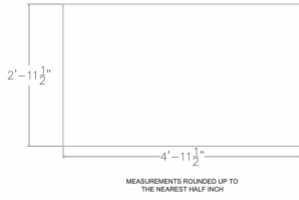

GALLERY IMAGES

PROFESSIONAL OFFICE
DESIGN SERVICES

Have questions about this product?

Call SKUTCHI Designs Inc. for a free, no-obligation consultation. We'll be happy to answer your questions

888-993-3757