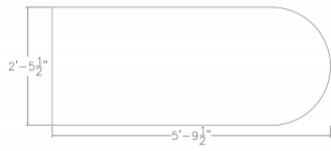

Skutchi Designs, Inc.

(888) 993-3757
sales@skutchi.com

GALLERY IMAGES

PROFESSIONAL OFFICE
DESIGN SERVICES

Have questions about this product?

Call SKUTCHI Designs Inc. for a free, no-obligation consultation. We'll be happy to answer your questions

888-993-3757