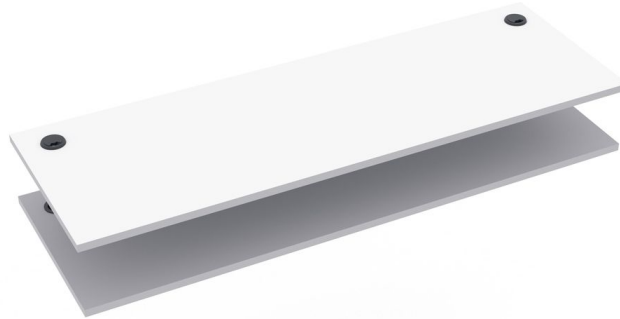

STRAIGHT WORKSURFACE | MULTIPLE LAMINATES AVAILABLE | 72"W X 24"D

\$231.88

- **Actual Dimensions:** 71" W x 23.5" D
- **Edge:** 2mm
- **Weight:** 45lbs
- **2 Grommets**
- **2 per Box**
- **Straight Worksurface**
- **Double Sided Work Surface**
- **NOTE: Dimensions are within half inch accuracy**

Call toll-free (888) 993-3757 to discuss additional sizes, shapes or laminates available.

Skutchi Designs, Inc.

(888) 993-3757
sales@skutchi.com

SKU: 2470-NWS

GALLERY IMAGES

MEASUREMENTS ROUNDED UP TO THE NEAREST HALF INCH