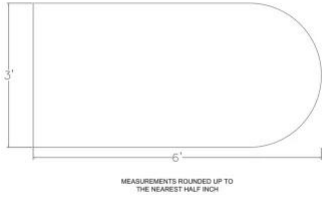

GALLERY IMAGES

PROFESSIONAL OFFICE
DESIGN SERVICES

Have questions about this product?

Call SKUTCHI Designs Inc. for a free, no-obligation consultation. We'll be happy to answer your questions

888-993-3757