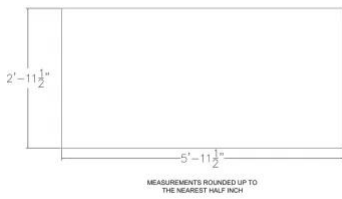

STRAIGHT WORKSURFACE | MULTIPLE LAMINATES AVAILABLE | 72"W X 36"D

\$238.76

- **Dimensions:** 71.5"W x 35.5"D (~6' x ~3')
- **Edge:** 2mm
- **1" Thick Worksurface**
- **Double-Sided, Straight Worksurface**
- **NOTE: Dimensions are within half inch accuracy**
- Due to screen resolution and lighting variations color may look different in person from what you see in the image.

Call toll-free (888) 993-3757 to discuss additional sizes, shapes or laminates available.

Skutchi Designs, Inc.

(888) 993-3757
sales@skutchi.com

SKU: 3672-NWS

GALLERY IMAGES

PROFESSIONAL OFFICE
DESIGN SERVICES