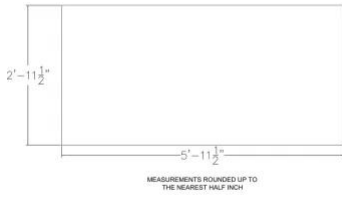

Skutchi Designs, Inc.

(888) 993-3757
sales@skutchi.com

STRAIGHT WORKSURFACE | MULTIPLE LAMINATES AVAILABLE | 72"W X 36"D

\$238.76

- **Dimensions:** 71.5"W x 35.5"D (~6' x ~3')
- **Edge:** 2mm
- **1" Thick Worksurface**
- **Double-Sided, Straight Worksurface**
- **NOTE: Dimensions are within half inch accuracy**

Call toll-free (888) 993-3757 to discuss additional sizes, shapes or laminates available.

SKU: 3672-NWS

Skutchi Designs, Inc.

(888) 993-3757
sales@skutchi.com

GALLERY IMAGES

PROFESSIONAL OFFICE
DESIGN SERVICES