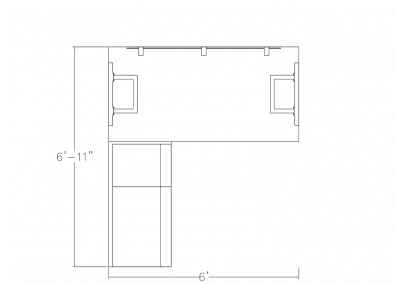

Skutchi Designs, Inc.

(888) 993-3757
sales@skutchi.com

GALLERY IMAGES