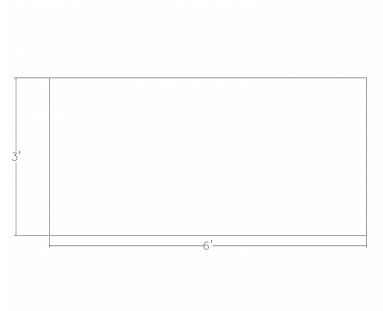

Skutchi Designs, Inc.

(888) 993-3757
sales@skutchi.com

GALLERY IMAGES

Laminate Options

Grade 1

Domestic Laminate Options

Grade 2

Grade 3