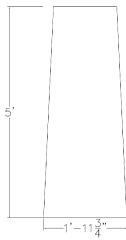

4 PERSON HEXAGON HUDDLE TABLE WITH METAL POST LEGS | 2X5 | WALL MOUNTED

\$938.89

- **Table Top Dimensions:** 5'L x 1' 11.75"W x 1"H
- **Features Include:**
 - Designed to mount to the wall to incorporate media and interaction into a tight meeting space
 - Contemporary design
 - Complemented with 3" x 29" metal post legs
 - Seats up to 4 people comfortably
 - Equipped with brackets to attach to a wall
- Seating and accessories shown are not included
- Inset power/data modules available for an upcharge

Also, you can call toll-free (888) 993-3757 to customize this table with another size, tabletop shape, base, or laminates available.

SKU: HAR-HUD-HEX.IR-24x60-RPTS

GALLERY IMAGES

Huddle Tables

Electrical Options:
Hexagon Huddle Table

Cutout for electrical

Features:
Hexagon Huddle (Available in 30x30)

HARMONY CONFERENCE SERIES | SKUTCHI 888-993-3757

Laminate Options

Black Oak (XD-1025)	Driftwood (XD-21)	Light Gray (XD-01)
Maple (XD-08)	Sea Salt (XD-1026)	White (XD-09)

Domestic Laminate Options

White Cypress (WA-7974)	Asian Night (WA-7449)	Linen (D-427-60)
-------------------------	-----------------------	------------------

PRODUCT DESCRIPTION

The [Harmony Conference Table Series](#) offers this 4-person huddle table with a hexagon shaped tabletop. It features silver post legs, and the laminate surface of your choice. It measures approximately 5' in length, ~2' in width, and the thickness of the tabletop is 1".