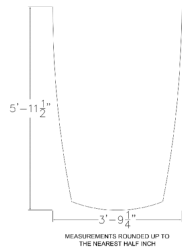

GALLERY IMAGES

Huddle Tables

Electrical Options:
Arc Boat Huddle Table

Cutout for electrical

Feet: Powder Coated (Available in Silver)

HARMONY CONFERENCE SERIES | SKUTCHI 888-993-3757

Laminate Options

Black Oak (XD-1025)	Driftwood (XD-21)	Light Gray (XD-01)
Maple (XD-08)	Sea Salt (XD-1026)	White (XD-09)

Domestic Laminate Options

White Cypress (WA-7974)	Asian Night (WA-7449)	Linen (D-427-60)

PRODUCT DESCRIPTION

The **Harmony Conference Table Series** offers this 6-person huddle table with a arc boat shaped tabletop. It features silver post legs, and the laminate surface of your choice. It measures approximately 4' in length, ~6' in width, and the thickness of the tabletop is 1".

This table is designed to be mounted to any wall. It can comfortably seat up to four people depending upon the chairs you pick (not include with table purchase).

Additionally, you can call with any questions prior to ordering online. We'd be happy to assist you.