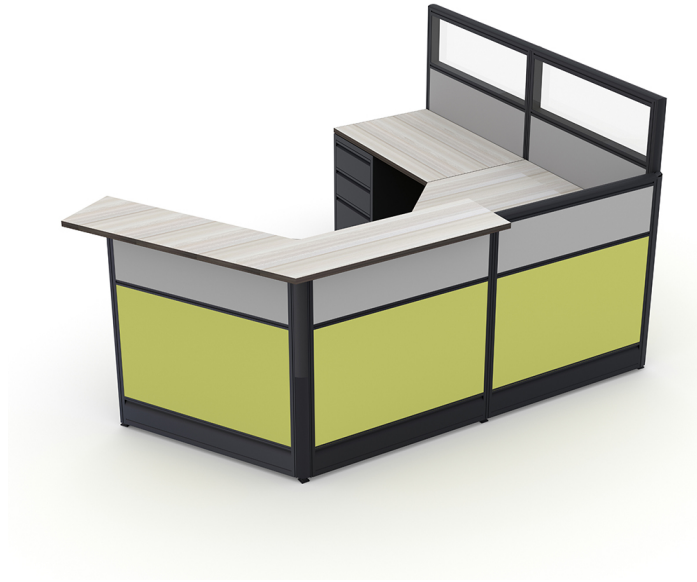

GLASS TOP RECEPTION CUBICLE | EMERALD CUBICLE COLLECTION | 6X9X52"H-39"H

\$3,426.83

- **Overall Footprint Size:** 8'4.25"W x 6'6.75"D x 52-39"H
- **Panels Pictured:**
 - **Fabric:** Silver and Lime Green
 - **Laminate:** N/A (laminated panels are not available with the Emerald Cubicle Collection)
 - **Glass:** Clear
- **Worksurface Pictured:** Sea Salt
- **Trim Pictured:** Charcoal
- **Storage Shown:** 3-Drawer Box/Box/File Pedestal

SKU: EMC-REC-120-6X9X52H-39H

GALLERY IMAGES