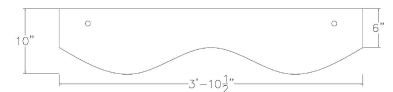

Custom Designs Available. Please call **(888) 993-3757** for custom designs.

SKU: ESC-P-BF60-B3

GALLERY IMAGES

eSCAPE
ACOUSTICAL & PRODUCT SOLUTIONS

Design: Cloud-486010

Overall Dimensions

PRODUCT DESCRIPTION