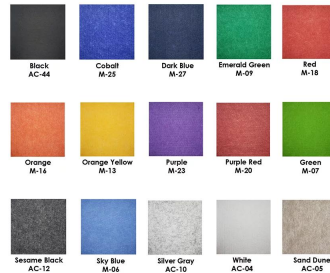

eSCAPE
ACOUSTICAL
SOLUTIONS

Color Options