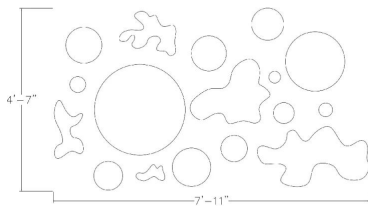

GALLERY IMAGES