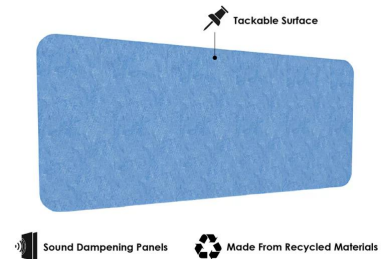

SKU: WA-PET-CUSTOM-02

GALLERY IMAGES

eSCAPE
ACOUSTICAL
SOLUTIONS

Color Options

eSCAPE
ACOUSTICAL & PRIVACY SOLUTIONS

PRODUCT DESCRIPTION

Our **eSCAPE** line of wall mounted acoustic panels are made in the USA!

What Is PET Made From?

PET (Polyethylene Terephthalate) is a soft, felt-like material made with **100% recycled plastics** such as soda or water bottles plastics. Instead of ending up in landfills or oceans, the plastics in these products are remade into colorful, 1/2" thick panels. Those panels are then cut into custom shapes and sizes to be used to reduce noise pollution and annoying noises in the office.