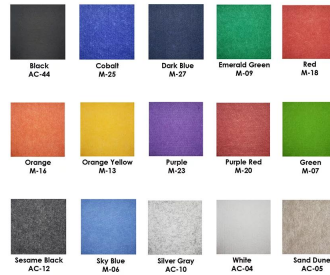

eSCAPE
ACOUSTICAL
SOLUTIONS

Color Options