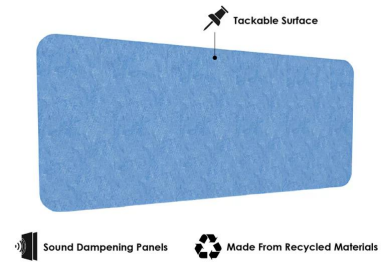

SKU: WA-PET-CUSTOM-05

GALLERY IMAGES

eSCAPE
ACOUSTICAL
SOLUTIONS

Color Options

eSCAPE
ACOUSTICAL & PRIVACY SOLUTIONS

PRODUCT DESCRIPTION

Our **eSCAPE** line of wall mounted acoustic panels are made in the USA!

What Is PET Made From?

PET (Polyethylene Terephthalate) is a soft, felt-like material made with **100% recycled plastics** such as soda or water bottles plastics. Instead of ending up in landfills or oceans, the plastics in these products are remade into colorful, 1/2" thick panels. Those panels are then cut into custom shapes and sizes to be used to reduce noise pollution and annoying noises in the office.