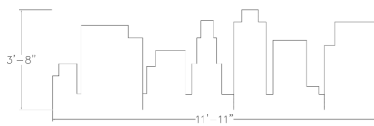

GALLERY IMAGES