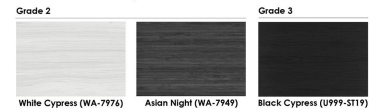

uniformed working environment

- Set of 2 inset power/data modules available for an upcharge
- **Chair features:**
  - Mesh seat and back for durable, breathable support
  - Split back design for lumbar support
  - Adjustable seat depth and tilt
  - 3D adjustable arms: Height adjustable, arm pad slider, and arm pad pivot
  - Durable polished aluminum base and frame
  - Tilt: Full-back 3 locking positions & tension adjustment.
  - Height adjustments: Pneumatic seat height adjustment
  - Arms: Height adjustable (3.75"), arm pad slider (1.5") and arm pad pivot
  - Seat: durable breathable mesh
  - Meets the BIFMA standard for commercial grade use

Also, you can call toll-free (888) 993-3757 to customize this table with another size, tabletop shape, base, or laminates available.

SKU: HAR-BUN-ABOT-46X143-T-AME6226

GALLERY IMAGES