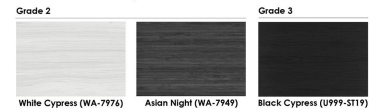

uniformed working environment

- Set of 2 inset power/data modules available for an upcharge
- **Chair features:**
  - Mesh seat and back for durable, breathable support
  - Split back design for lumbar support
  - Adjustable seat depth and tilt
  - 3D adjustable arms: Height adjustable, arm pad slider, and arm pad pivot
  - Durable polished aluminum base and frame
  - Tilt: Full-back 3 locking positions & tension adjustment.
  - Height adjustments: Pneumatic seat height adjustment
  - Arms: Height adjustable (3.75"), arm pad slider (1.5") and arm pad pivot
  - Seat: durable breathable mesh
  - Meets the BIFMA standard for commercial grade use

Also, you can call toll-free (888) 993-3757 to customize this table with another size, tabletop shape, base, or laminates available.

SKU: HAR-BUN-AREC-46X143-DOU-AME6226

GALLERY IMAGES