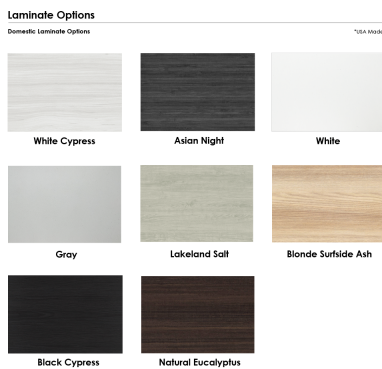

- Inset power/data module **not** available for this table configuration
- Due to screen resolution and lighting variations color may look different in person from what you see in the image.

Also, you can call toll-free (888) 993-3757 to customize this table with another size, tabletop shape, base, or laminates available.

SKU: HAR-SQ-34-24SQ

GALLERY IMAGES

PROFESSIONAL OFFICE
DESIGN SERVICES

Have questions about this product?
Call SKUTCHI Designs Inc. for a free, no-obligation consultation. We'll be happy to answer your questions

888-993-3757

PRODUCT DESCRIPTION

The [Harmony Conference Table Series](#) offers this 4-person square conference table. It measures approximately 3' in length, 3' in width, and the thickness of the tabletop is 1". It can comfortably seat up to four people depending upon the chairs you pick (chairs pictured in the rendering on this page are not included).