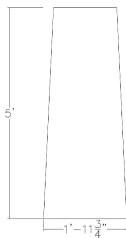

4 PERSON HEXAGON HUDDLE TABLE WITH METAL POST LEGS | 2X5 | WALL MOUNTED

\$938.89

- **Table Top Dimensions:** 5'L x 1' 11.75"W x 1"H
- **Features Include:**
 - Designed to mount to the wall to incorporate media and interaction into a tight meeting space
 - Contemporary design
 - Complemented with 3" x 29" metal post legs
 - Seats up to 4 people comfortably
 - Equipped with brackets to attach to a wall
 - Available in 8 QuickShip Laminates
- Seating and accessories shown are not included

- Inset power/data modules available for an upcharge
- Due to screen resolution and lighting variations color may look different in person from what you see in the image.

Also, you can call toll-free (888) 993-3757 to customize this table with another size, tabletop shape, base, or laminates available.

SKU: HAR-HUD-HEX.IR-24x60-RPTS

GALLERY IMAGES

PRODUCT DESCRIPTION

The [Harmony Conference Table Series](#) offers this 4-person huddle table with a hexagon shaped tabletop. It features silver post legs, and the laminate surface of your choice. It measures approximately 5' in length, ~2' in width, and the thickness of the tabletop is 1".