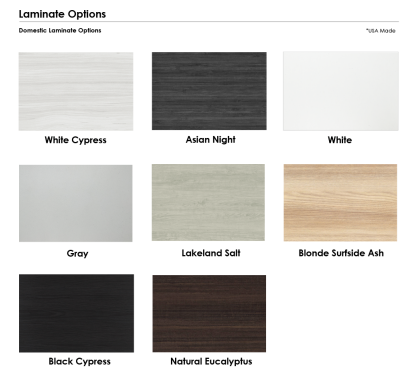

4 PERSON HEXAGON HUDDLE TABLE WITH METAL POST LEGS | 2X5 | WALL MOUNTED

\$938.89

- **Table Top Dimensions:** 5'L x 1' 11.75"W x 1"H
- **Features Include:**
 - Designed to mount to the wall to incorporate media and interaction into a tight meeting space
 - Contemporary design
 - Complemented with 3" x 29" metal post legs
 - Seats up to 4 people comfortably
 - Equipped with brackets to attach to a wall
 - Available in 8 QuickShip Laminates
- Seating and accessories shown are not included

- Inset power/data modules available for an upcharge
- Due to screen resolution and lighting variations color may look different in person from what you see in the image.

Also, you can call toll-free (888) 993-3757 to customize this table with another size, tabletop shape, base, or laminates available.

SKU: HAR-HUD-HEX.IR-24x60-RPTS

GALLERY IMAGES

PRODUCT DESCRIPTION

The [Harmony Conference Table Series](#) offers this 4-person huddle table with a hexagon shaped tabletop. It features silver post legs, and the laminate surface of your choice. It measures approximately 5' in length, ~2' in width, and the thickness of the tabletop is 1".