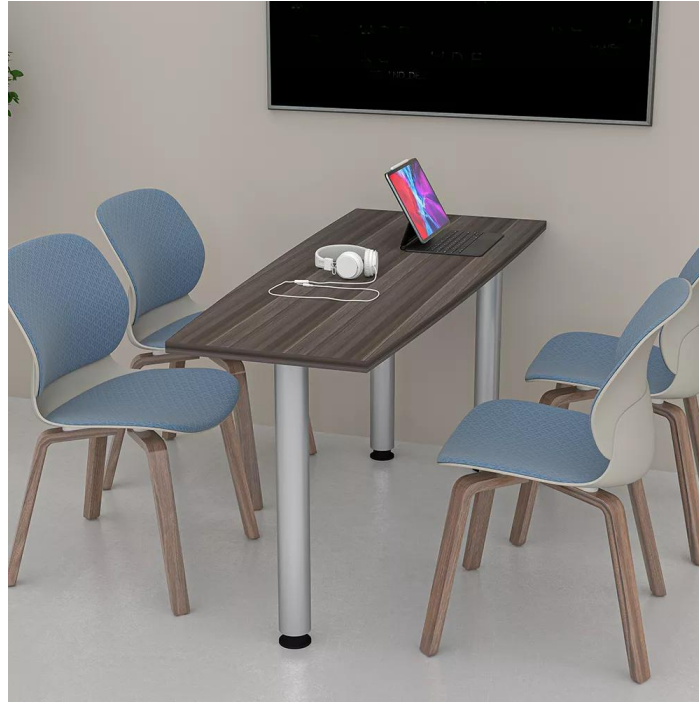

4 PERSON HEXAGON HUDDLE TABLE WITH METAL POST LEGS | 2X5 | WALL MOUNTED

\$938.89

- **Table Top Dimensions:** 5'L x 1' 11.75"W x 1"H
- **Features Include:**
 - Designed to mount to the wall to incorporate media and interaction into a tight meeting space
 - Contemporary design
 - Complemented with 3" x 29" metal post legs
 - Seats up to 4 people comfortably
 - Equipped with brackets to attach to a wall
 - Available in 8 QuickShip Laminates
- Seating and accessories shown are not included

- Inset power/data modules available for an upcharge
- Due to screen resolution and lighting variations color may look different in person from what you see in the image.

Also, you can call toll-free (888) 993-3757 to customize this table with another size, tabletop shape, base, or laminates available.

SKU: HAR-HUD-HEX.IR-24x60-RPTS

GALLERY IMAGES

PRODUCT DESCRIPTION

The [Harmony Conference Table Series](#) offers this 4-person huddle table with a hexagon shaped tabletop. It features silver post legs, and the laminate surface of your choice. It measures approximately 5' in length, ~2' in width, and the thickness of the tabletop is 1".

This table is designed to be mounted to any wall. It can comfortably seat up to four people depending upon the chairs you pick (not include with table purchase).

Skutchi Designs, Inc.

(888) 993-3757
sales@skutchi.com