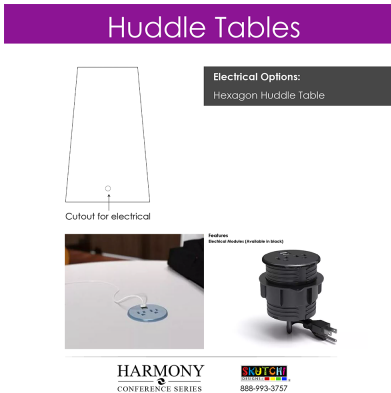

4 PERSON HEXAGON HUDDLE TABLE WITH METAL POST LEGS | 2X5 | WALL MOUNTED

\$938.89

- **Table Top Dimensions:** 5'L x 1' 11.75"W x 1"H
- **Features Include:**
 - Designed to mount to the wall to incorporate media and interaction into a tight meeting space
 - Contemporary design
 - Complemented with 3" x 29" metal post legs
 - Seats up to 4 people comfortably
 - Equipped with brackets to attach to a wall
 - Available in 8 QuickShip Laminates
- Seating and accessories shown are not included

- Inset power/data modules available for an upcharge
- Due to screen resolution and lighting variations color may look different in person from what you see in the image.

Also, you can call toll-free (888) 993-3757 to customize this table with another size, tabletop shape, base, or laminates available.

SKU: HAR-HUD-HEX.IR-24x60-RPTS

GALLERY IMAGES

PRODUCT DESCRIPTION

The [Harmony Conference Table Series](#) offers this 4-person huddle table with a hexagon shaped tabletop. It features silver post legs, and the laminate surface of your choice. It measures approximately 5' in length, ~2' in width, and the thickness of the tabletop is 1".