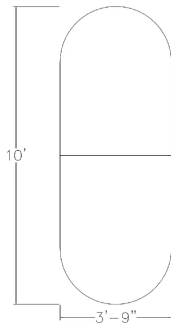

GALLERY IMAGES

PRODUCT DESCRIPTION

Buy our bestselling **Harmony Conference Series** tables at a drastically reduced price.

Please note: these items cannot be customized and are sold with the configuration/features described above.

The **Harmony Conference Table Series** offers this 10-person conference table. It features silver T legs and a racetrack-shaped Asian Night laminate top. It measures approximately 10' in length, 4' in width, and the thickness of the tabletop is 1". It can comfortably seat up to ten people depending upon the chairs you pick. The price on the