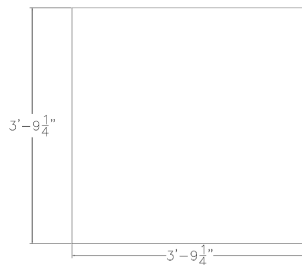

GALLERY IMAGES

PRODUCT DESCRIPTION

Buy our bestselling **Harmony Conference Series** tables at a drastically reduced price. *Please note: these items cannot be customized and are sold with the configuration/features described above.*

The **Harmony Conference Table Series** offers this 4-person square conference table (46" square) with an Asian Night surface laminate and a matte black square base. It measures approximately 47" in length, 47" in width, and the thickness of the tabletop is 1". It can comfortably seat up to four people depending upon the chairs you pick. The price on the page *includes shipping*. Additionally, you can call with any questions prior to ordering online. We'd be happy to assist you.

Showroom/demo tables featured are like brand new items. All tables have been inspected for visible,