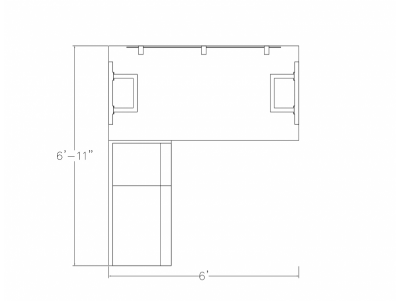

Skutchi Designs, Inc.

(888) 993-3757
sales@skutchi.com

SKU: IND-6X7-CLEG

GALLERY IMAGES

Laminate Options

Domestic Laminate Options

*USA Made