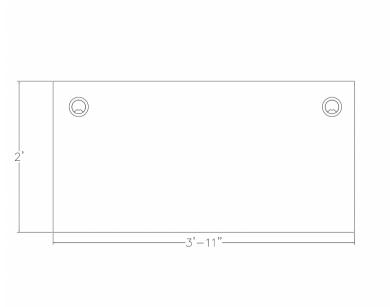

Skutchi Designs, Inc.

(888) 993-3757
sales@skutchi.com

GALLERY IMAGES

Laminate Options

Domestic Laminate Options

*USA Made