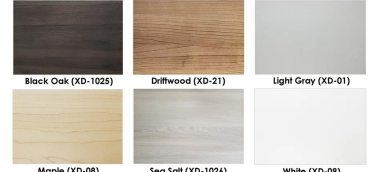

Skutchi Designs, Inc.

(888) 993-3757
sales@skutchi.com

INDIGO SERIES LAMINATE DESK WITH BOX LEGS | 3X6 | 9 LAMINATES AVAILABLE

\$1,329.71

- 1" thick laminate top
- Acrylic modesty panel
- 72"W x 36"D top (Shown in Sea Salt)
- (2) Metal Box Legs (Shown in Silver)
- (1) White Box/File Mobile Pedestal
- Chairs and accessories shown are not included

SKU: IND-3X6-BOXLEG

Skutchi Designs, Inc.

(888) 993-3757
sales@skutchi.com

GALLERY IMAGES

Laminate Options Grade 1

Domestic Laminate Options