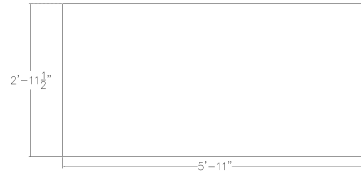

GALLERY IMAGES