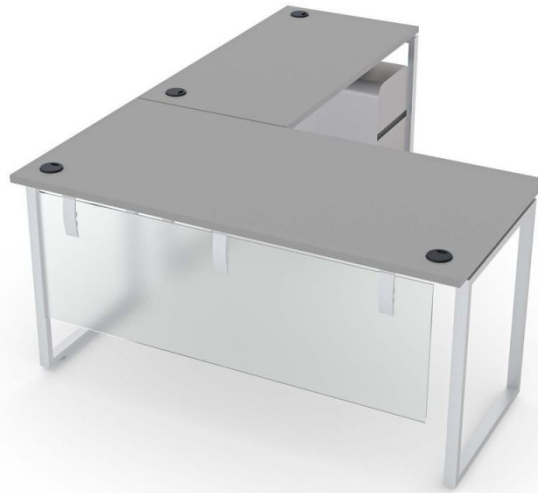

## L-SHAPED EXECUTIVE DESK | 5X6.5 | INDIGO DESK SERIES

**\$1,816.31**

- 1" thick laminate tops
- Acrylic modesty panel
  - 53" x 18" with silver brackets
- (1) Wally Mobile Pedestal
- 48"W x 24"D top (Shown in Grey)
- 60"W x 30"D top (Shown in Grey)
- (4) Metal Box Legs (Shown in Silver)

**Lead Time:** 2-3 Weeks

Skutchi Designs, Inc.

(888) 993-3757  
sales@skutchi.com

SKU: IND-L30B-5X6.5-EXEC