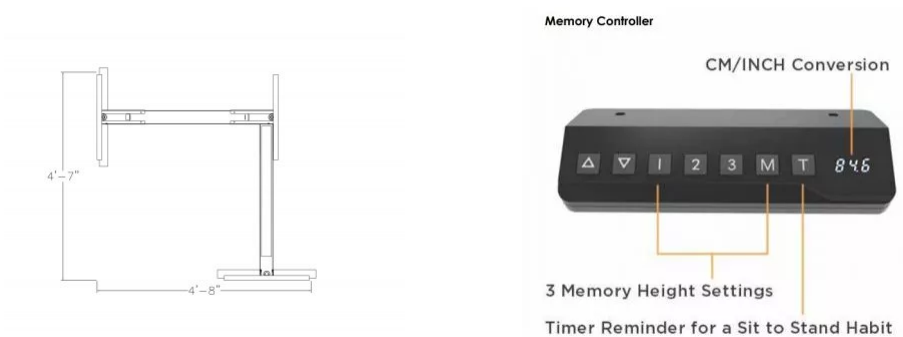

- **Frame Color:** Silver
- **Adjustable Feet Pad:** Yes
- **Motor Quantity:** 3
- **Power Input:** 110 - 230V
- **Power Cord Length:** 9.8ft
- **Max. Speed:** 38mm/s
- Digital LED Display
- 3 Programmable Heights
- Time Reminder For Regular Movement
- Anti-Collision System For Objects Under Desk
- **IP Grade:** IP20
- **Certification:** CE
- **Lead Time:** Ships in 5-15 business days

SKU: UN-SS-L

GALLERY IMAGES

PROFESSIONAL OFFICE
DESIGN SERVICES

Have questions about this product?

Call SKUTCHI Designs Inc. for a free, no-obligation consultation. We'll be happy to answer your questions

888-993-3757