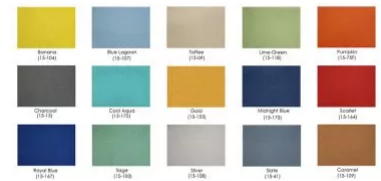

GALLERY IMAGES

Laminate Options for Sapphire Tiles

Driftwood (XD-21)

Sea Salt (XD-1026)

Black Oak (XD-1025)

White (XD-09)

PRODUCT DESCRIPTION

Why Buy Our Glass Room Divider Wall with Sliding Door?