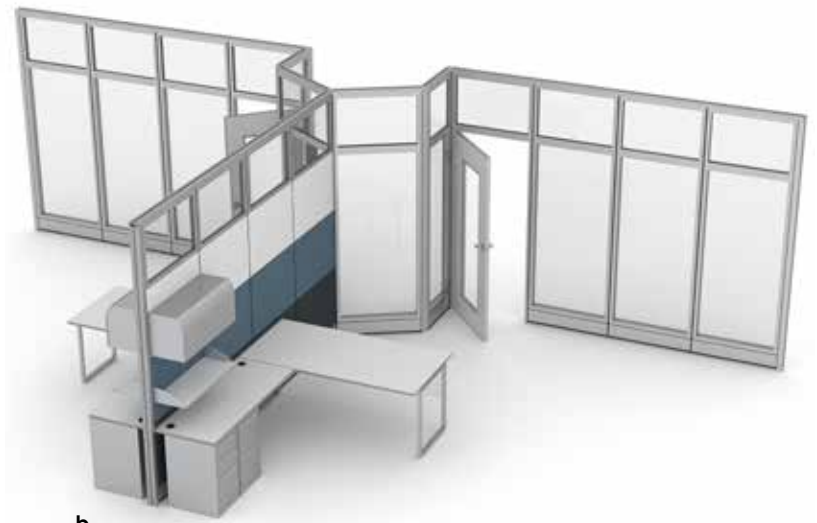

SAPPHIRE WALL SYSTEM

Wall Systems Available in heights of 84", 95", and 108". Tiles are available in laminate, glass, or fabric.

View more on Sapphire Wall System

<https://www.skutchi.com/showcase-sapphire-wall-system/>

a.

b.

a.

b.

3.

a.

b.

a.