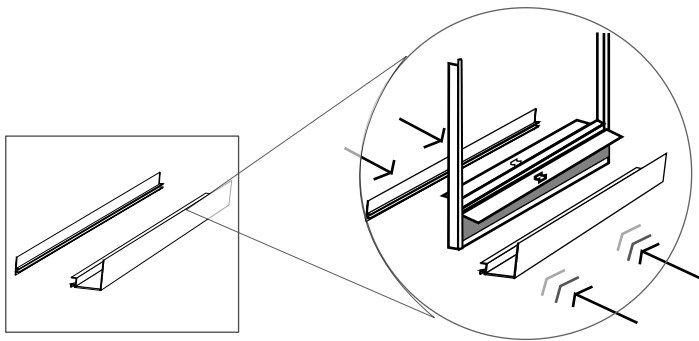

95”H- Price includes door, glass stacker, and stack up connector

Sliding Door

Open Door

Swinging Door

Swinging Door w/ Glass

108”H- Price includes door, glass stacker, and stack up connector

Sliding Door

Open Door

Swinging Door

Swinging Door w/ Glass

Parts & Connectors

4 Way Connector

3 Way Connector

2 Way Connector

Straight Connector

96" Wall Starter

Top Groove Stabilizer

Top Beam 10' runs
(cut to size)

Stack-up Connector

Bottom Track

Hex Bolts

End Trim

Sheet Metal Screws

Light Blocker Small/Large