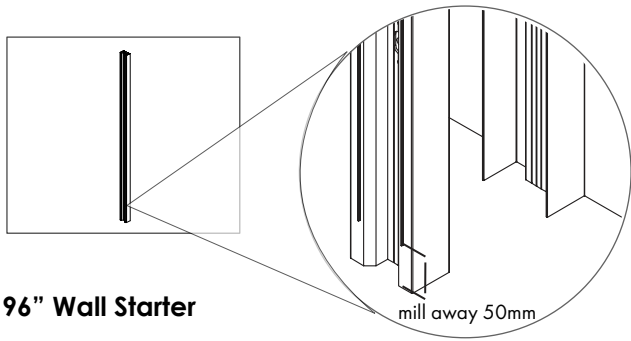

Dimensions
 24"W x 108"H
 36"W x 108"H

S108F

Dimensions
 24"W x 108"H
 36"W x 108"H

84”H- Price includes door

Sliding Door

Open Door

Swinging Door

Swinging Door w/ Glass

95”H- Price includes door, glass stacker, and stack up connector

Sliding Door

Open Door

Swinging Door

Swinging Door w/ Glass

108”H- Price includes door, glass stacker, and stack up connector

Sliding Door

Open Door

Swinging Door

Swinging Door w/ Glass

Parts & Connectors

4 Way Connector

3 Way Connector

2 Way Connector

Straight Connector

96" Wall Starter

Top Groove Stabilizer

Top Beam 10' runs
(cut to size)

Stack-up Connector

Bottom Track

Hex Bolts

End Trim

Sheet Metal Screws

Light Blocker Small/Large