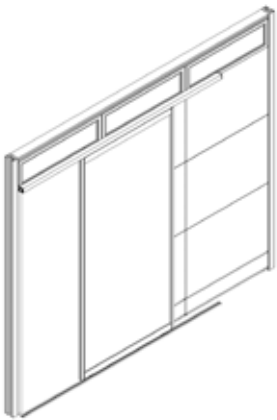

95”H- Price includes door, glass stacker, and stack up connector

Sliding Door