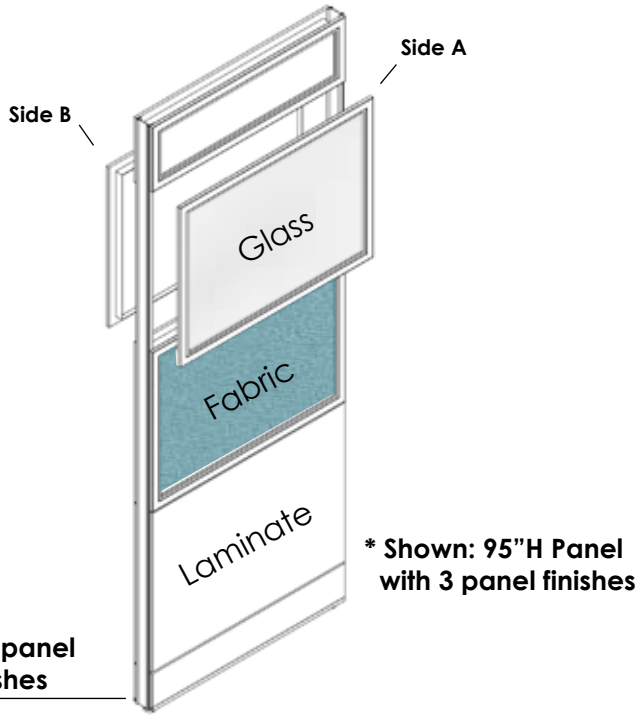

SAPPHIRE WALL SYSTEM

PANEL STYLES

888-993-3757
SKUTCHI.COM

The following lists the in-stock sizes for the Sapphire Wall System. Each panel can be customized to fit your needs. Choose from 15 fabric colors, 4 laminate finishes, or glass options (see pg 5 & 6). If choosing glass you also have the option to have a custom film applied (see pg 11). Prices for each tile and the materials are available (see pg. 7). If you have a large project, please call 888-993-3757 to discuss project.

108"H

S108A	S108B	S108C	S108D	S108E	S108F	S108G
G20	G20	G20	G20	G20	G20	G75
G25	G25	G25	S25	G25	S25	
G25	G25	S25	G25	S25	S25	
G25	S25	G25	S25	S25	S25	

Panel Tiles/Blocks Options

24" W x 25" H Glass
SAP-GTL-2425

Dimensions
 24"W x 95"H
 36"W x 95"H

S95D

Dimensions
 24"W x 95"H
 36"W x 95"H

S95E

Dimensions
 24"W x 95"H
 36"W x 95"H

S95F

Dimensions
 24"W x 95"H
 36"W x 95"H

108"H Panels: Prices for panel includes the frame, tiles, and stacker.

S108D

Dimensions
 24"W x 108"H
 36"W x 108"H

S108E

Dimensions
 24"W x 108"H
 36"W x 108"H

S108F

Dimensions
 24"W x 108"H
 36"W x 108"H

Panels with Glass & Fabric

S108G