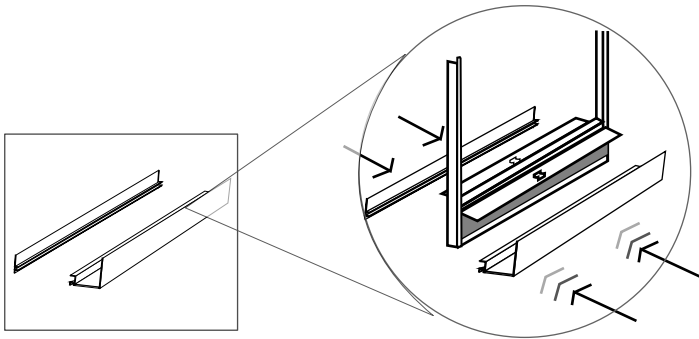

108"H- Price includes door, glass stacker, and stack up connector

Sliding Door

Open Door

Swinging Door

Swinging Door w/ Glass

SAPPHIRE WALL PANEL PRICER

Parts & Connectors

4 Way Connector

3 Way Connector

2 Way Connector

Straight Connector

96" Wall Starter

Top Groove Stabilizer

Top Beam 10' runs
(cut to size)

Stack-up Connector

Bottom Track