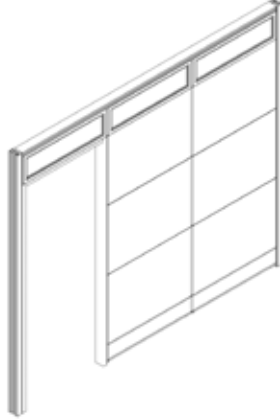

36"W x 108"H

S108F

Dimensions

24"W x 108"H

36"W x 108"H

SAPPHIRE WALL DOOR PRICER

84"H- Price includes door

Sliding Door

Open Door

Swinging Door

Swinging Door w/ Glass

95"H- Price includes door, glass stacker, and stack up connector

Sliding Door

Open Door

Swinging Door

Swinging Door w/ Glass

108"H- Price includes door, glass stacker, and stack up connector

Sliding Door

Open Door

Swinging Door

Swinging Door w/ Glass

SAPPHIRE WALL PANEL PRICER

Parts & Connectors

4 Way Connector