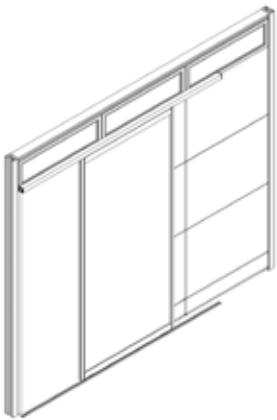

36"W x 108"H

S108F

Dimensions

24"W x 108"H

36"W x 108"H

SAPPHIRE WALL DOOR PRICER

84"H- Price includes door

Sliding Door

Open Door

Swinging Door

Swinging Door w/ Glass

95"H- Price includes door, glass stacker, and stack up connector

Sliding Door

Open Door

Swinging Door

Swinging Door w/ Glass

108"H- Price includes door, glass stacker, and stack up connector

Sliding Door

Open Door

Swinging Door

Swinging Door w/ Glass

SAPPHIRE WALL PANEL PRICER

Parts & Connectors

4 Way Connector