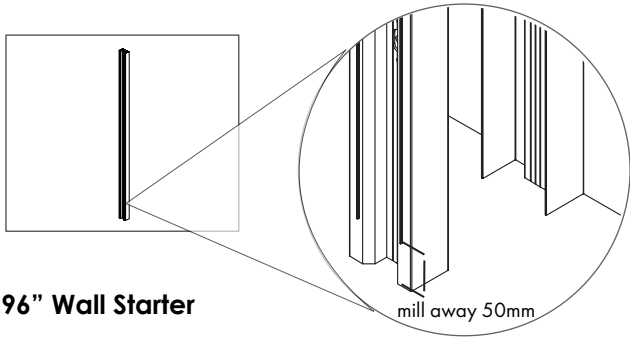

Open Door

Swinging Door

Swinging Door w/ Glass

95"H- Price includes door, glass stacker, and stack up connector

Sliding Door

Open Door

Swinging Door

Swinging Door w/ Glass

108"H- Price includes door, glass stacker, and stack up connector

Sliding Door

Open Door

Swinging Door

Swinging Door w/ Glass

SAPPHIRE WALL PANEL PRICER

Parts & Connectors

4 Way Connector

3 Way Connector

2 Way Connector

Straight Connector

96" Wall Starter

Top Groove Stabilizer

Top Beam 10' runs
(cut to size)

Stack-up Connector

Bottom Track