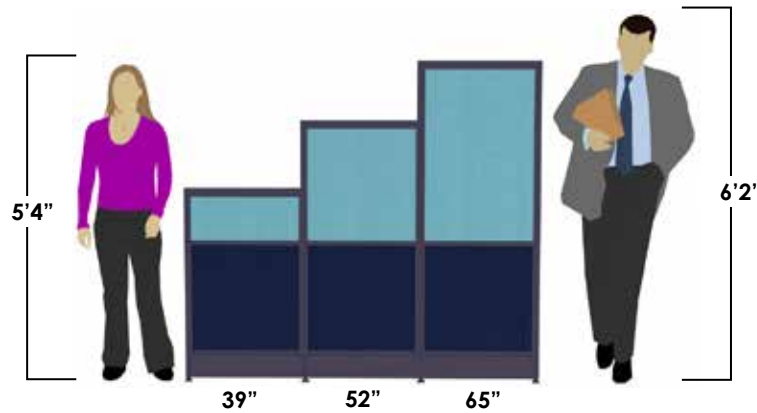

Key Features

- 2 1/2" Thick Panel walls
- Optional Panel Finishes: Tackable fabric
- We offer glass tops (12" and 24" heights) to give a feel of open space and natural light
- Single hinged 6"H cable channel for wire management on the bottom of ea. panel.
- Panel heights: 39", 52", and 65"
- Custom and quick-ship options available
- Fabric ISO 9001
- Electric: UL Listed
- Data
- ANSI/BIFMA

Height Options

Storage and Accessory Options

Electric/Data Options

Emerald Cubicle Collection Electric Raceway - Open with electric

Emerald Cubicle Collection Electric Raceway - Open without electric

Emerald Cubicle Collection Electric Raceway - Closed with Data